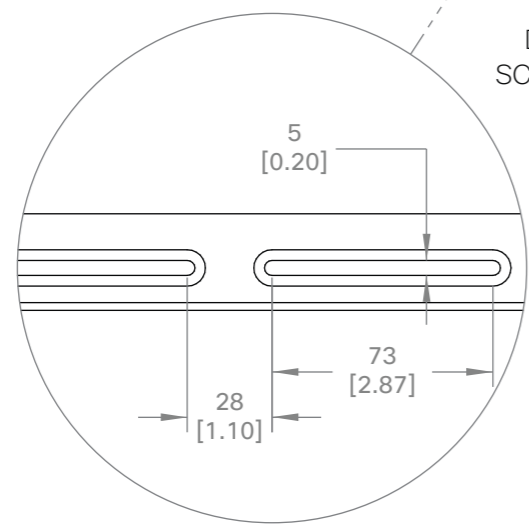

European  
projection

Unit: mm [inch]

Sheet size: A3

Scale: 1:20

Cisco Webex Room 70 Single  
 Cisco Webex Room 70 Single G2  
 Wall mount

European  
 projection

Unit:	mm [inch]
Sheet size:	A3
Scale:	1:20

**CISCO**

**Cisco Webex Room 70 Single**  
**Cisco Webex Room 70 Single G2**  
 Wall mount, dimensions for assembly

European projection	
Unit:	mm [inch]
Sheet size:	A3
Scale:	1:10

Cisco Webex Room 70 Dual  
 Cisco Webex Room 70 Dual G2  
 Freestanding floor stand

European  
 projection

Unit: mm [inch]

Sheet size: A3

Scale: 1:20

**Cisco Webex Room 70 Dual**  
**Cisco Webex Room 70 Dual G2**  
 Wall-secured floor stand

European  
 projection

Unit:	mm [inch]
Sheet size:	A3
Scale:	1:20

Cisco Webex Room 70 Dual  
Cisco Webex Room 70 Dual G2  
Wall mount

European  
projection

Unit: mm [inch]

Sheet size: A3

Scale: 1:20

 <b>Cisco Webex Room 70 Dual</b> <b>Cisco Webex Room 70 Dual G2</b> Wall mount, dimensions for assembly	European projection 
	Unit: mm [inch]
	Sheet size: A3
	Scale: 1:10