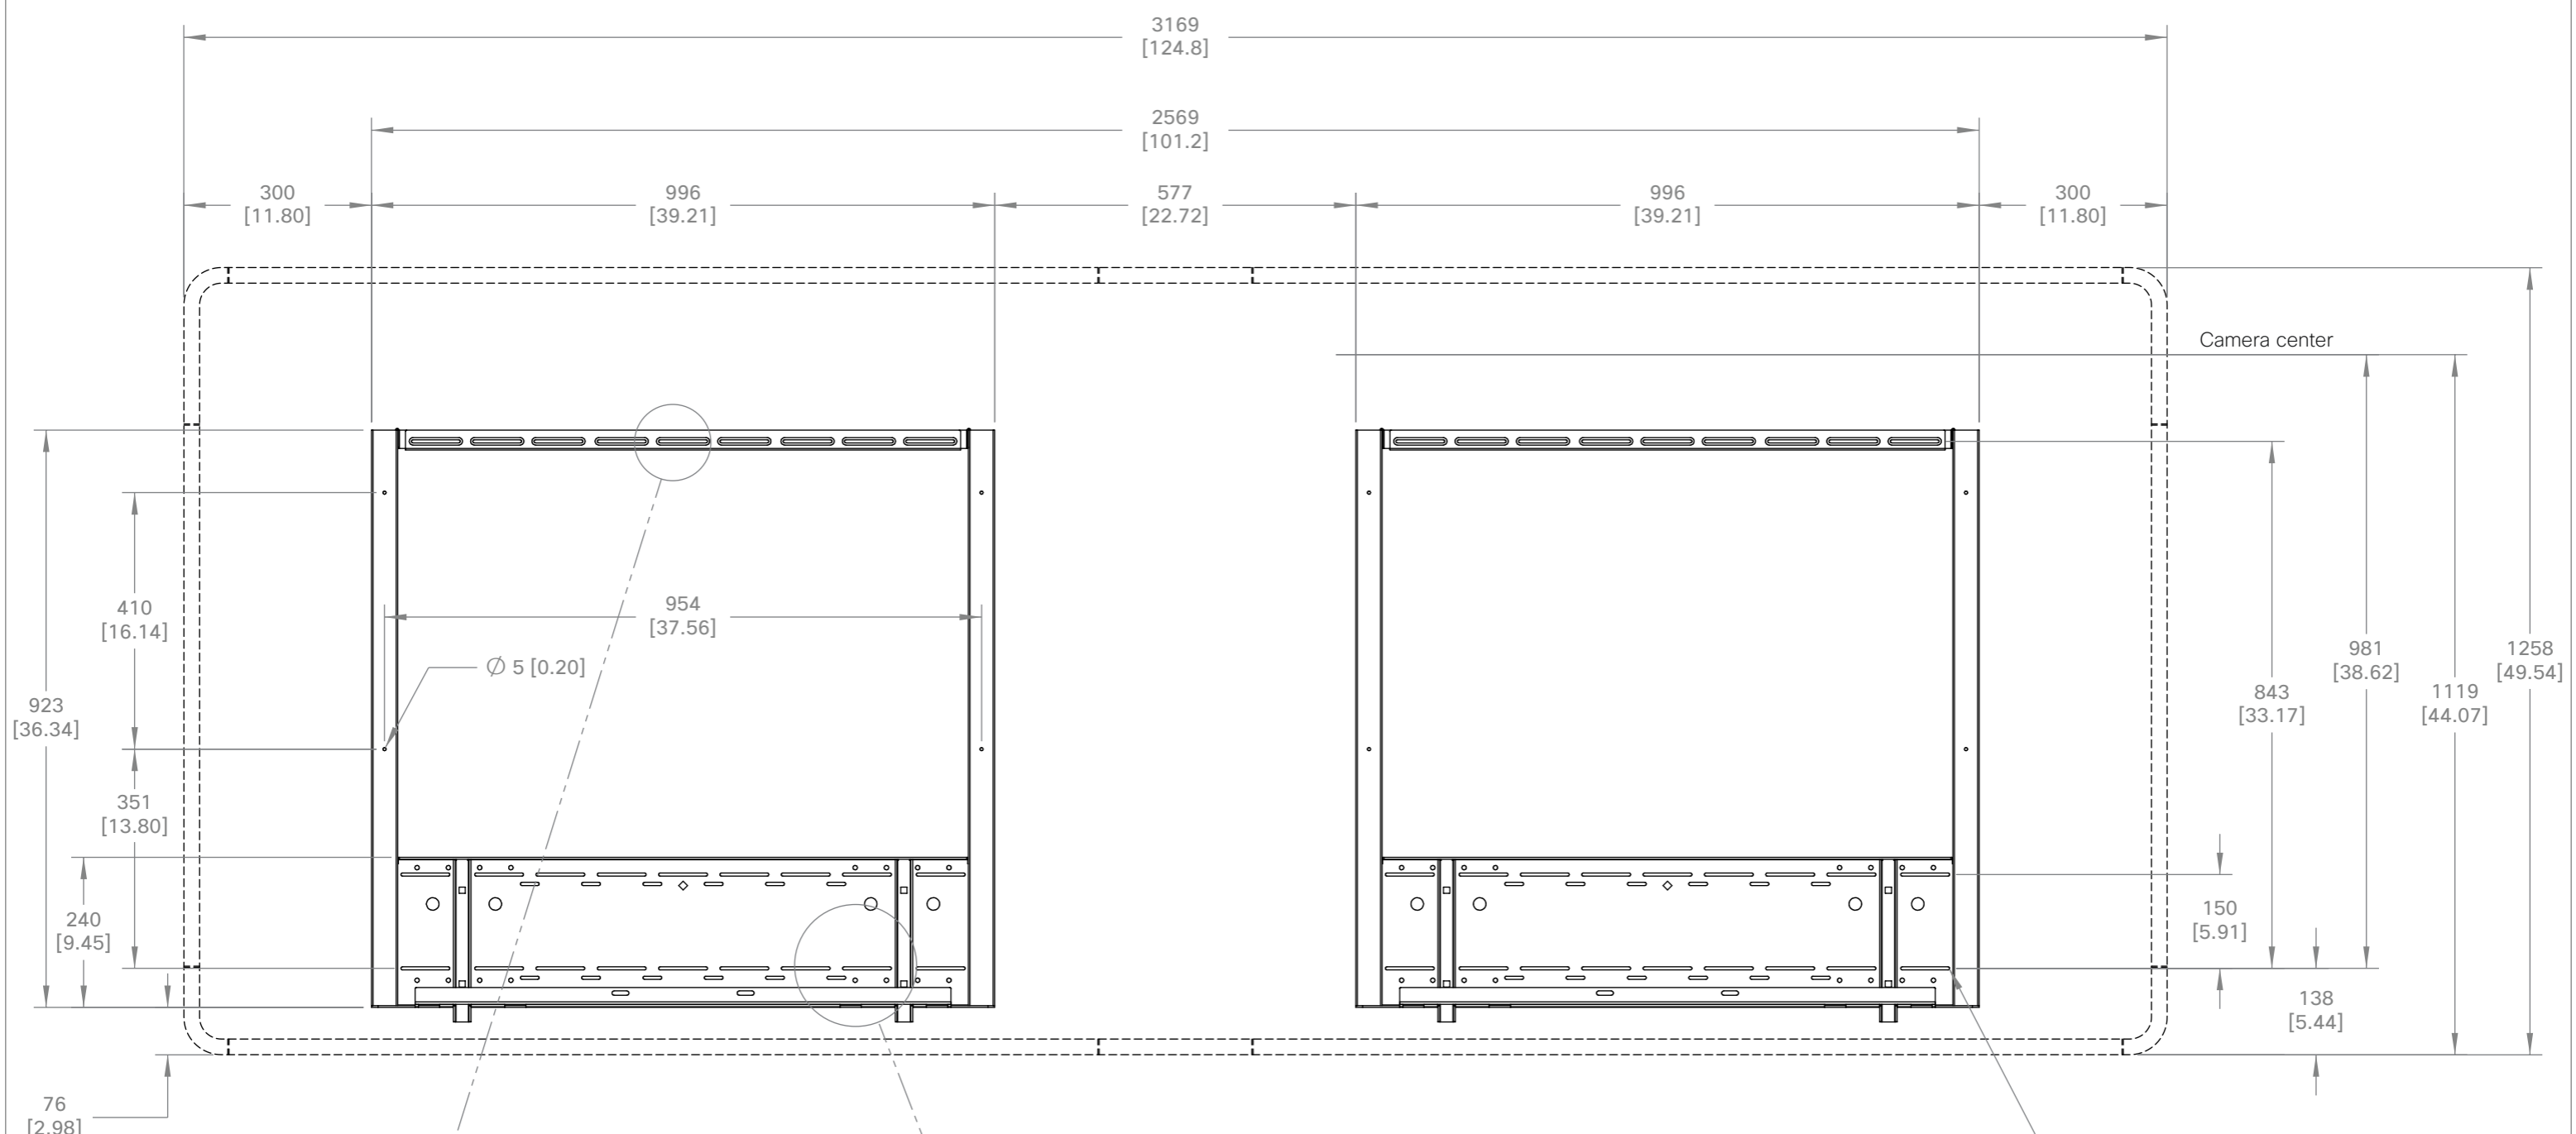

European  
projection

Unit: mm [inch]

Sheet size: A3

Scale: 1:20

Cisco Webex Room 70 Single  
 Cisco Webex Room 70 Single G2  
 Wall mount

European  
 projection

Unit:	mm [inch]
Sheet size:	A3
Scale:	1:20

**CISCO**

**Cisco Webex Room 70 Single**  
**Cisco Webex Room 70 Single G2**  
 Wall mount, dimensions for assembly

European projection	
Unit:	mm [inch]
Sheet size:	A3
Scale:	1:10

Cisco Webex Room 70 Dual  
 Cisco Webex Room 70 Dual G2  
 Freestanding floor stand

European  
 projection

Unit: mm [inch]

Sheet size: A3

Scale: 1:20

**Cisco Webex Room 70 Dual**  
**Cisco Webex Room 70 Dual G2**  
 Wall-secured floor stand

European  
 projection

Unit:	mm [inch]
Sheet size:	A3
Scale:	1:20

Cisco Webex Room 70 Dual  
Cisco Webex Room 70 Dual G2  
Wall mount

European  
projection

Unit: mm [inch]

Sheet size: A3

Scale: 1:20

 <b>Cisco Webex Room 70 Dual</b> <b>Cisco Webex Room 70 Dual G2</b> Wall mount, dimensions for assembly	European projection 
	Unit: mm [inch]
	Sheet size: A3
	Scale: 1:10