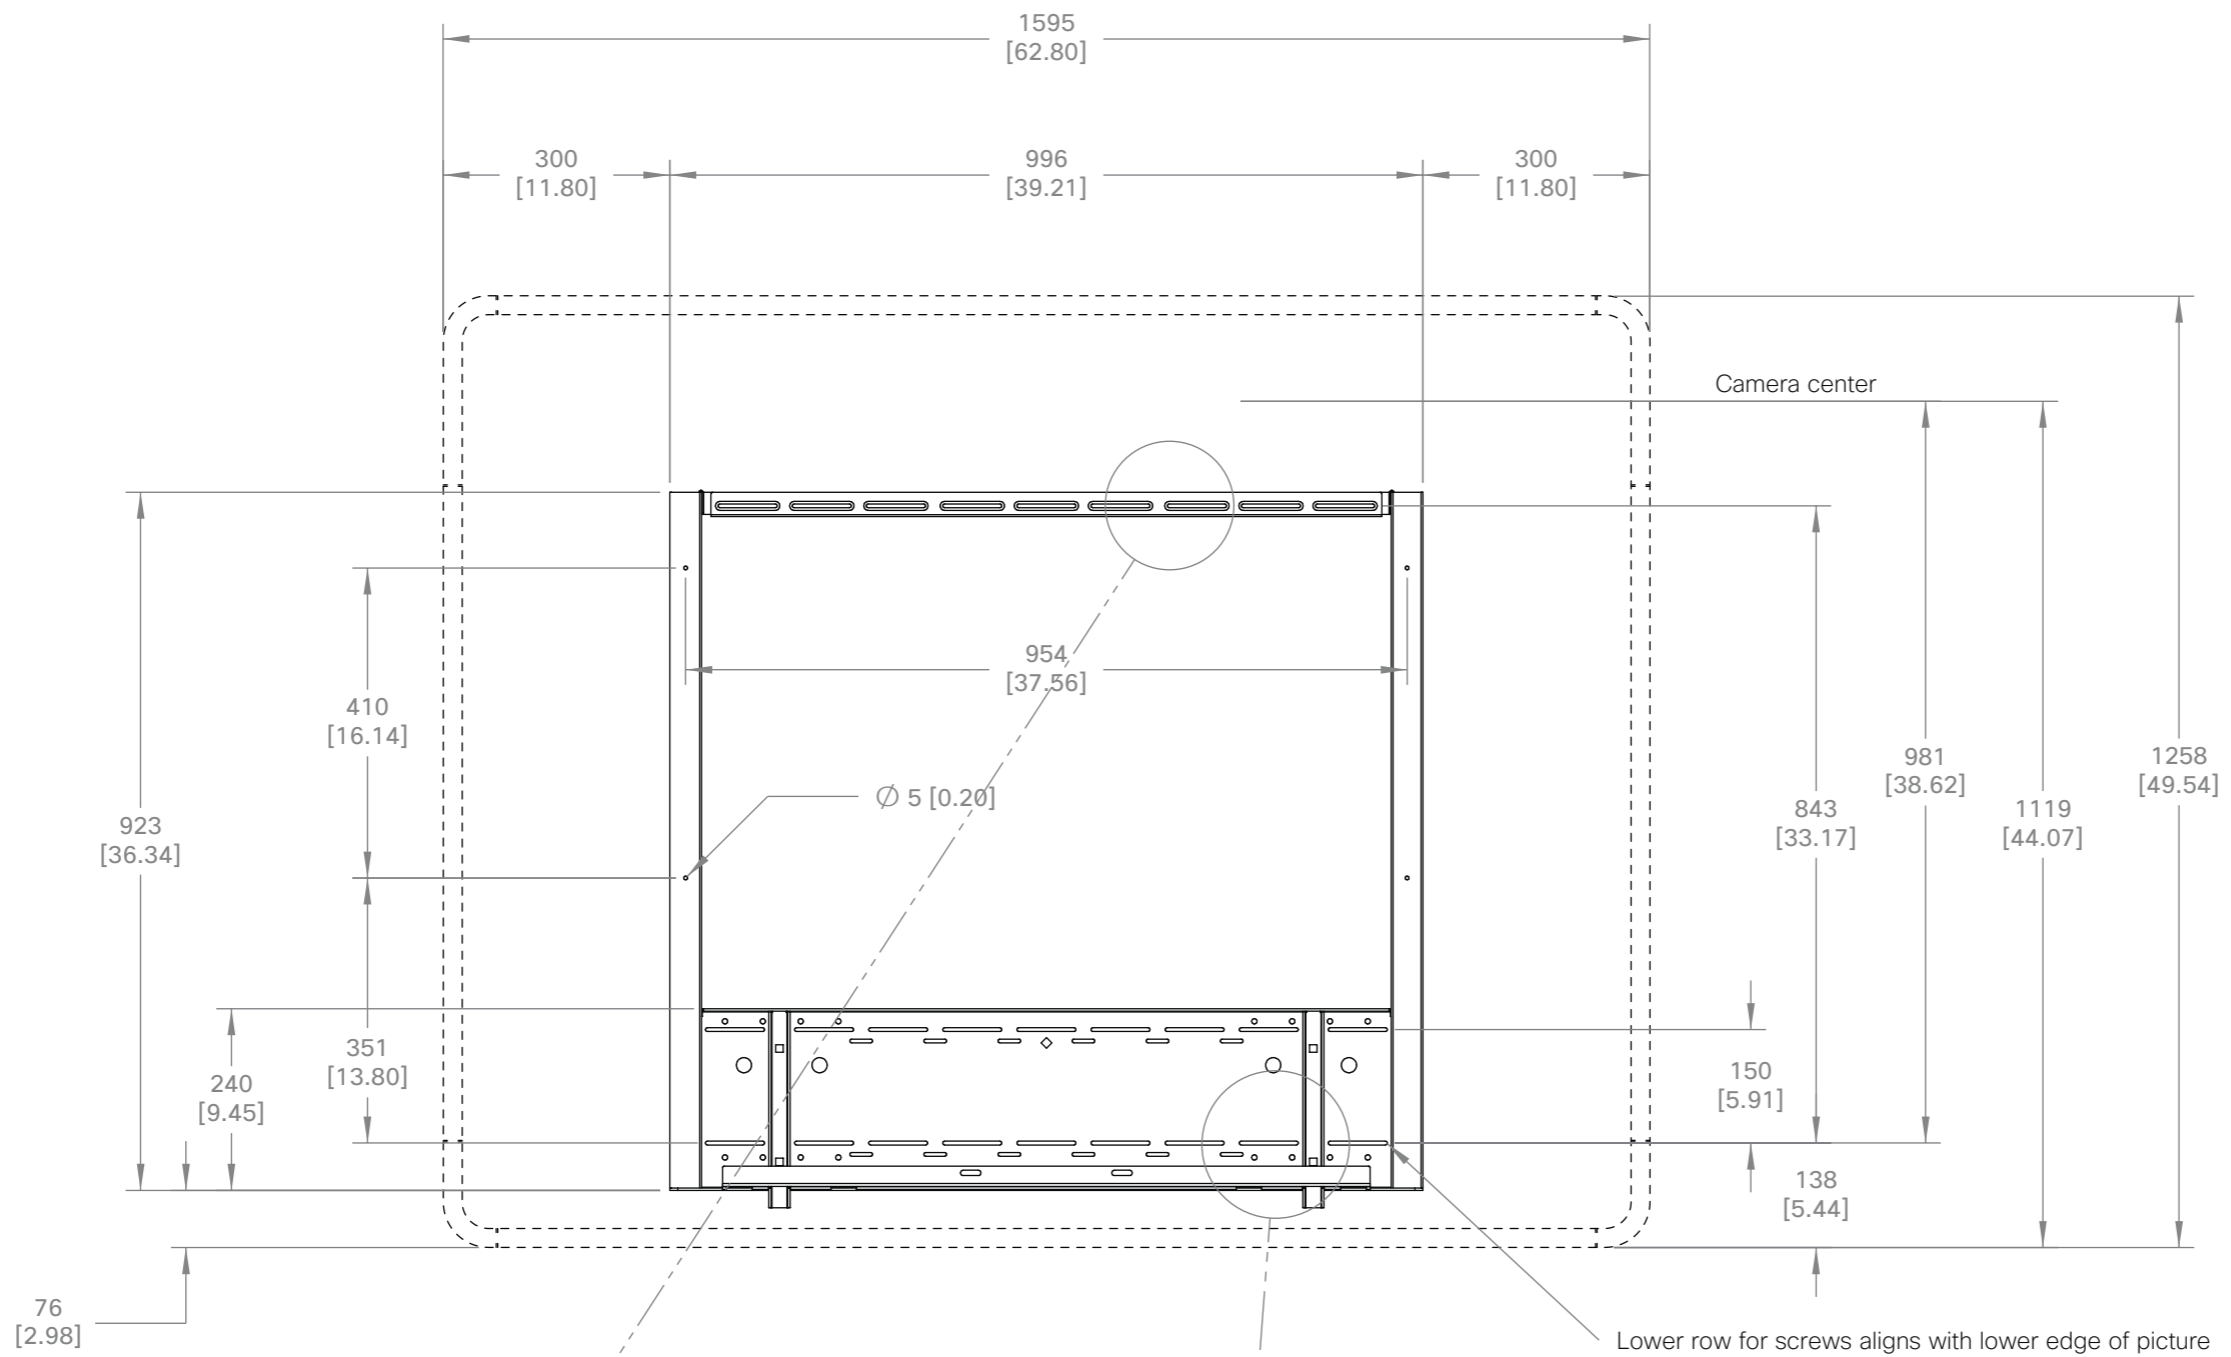

European  
projection

Unit: mm [inch]

Sheet size: A3

Scale: 1:20

Cisco Webex Room 70 Single  
 Cisco Webex Room 70 Single G2  
 Wall mount

European  
 projection

Unit:	mm [inch]
Sheet size:	A3
Scale:	1:20

**CISCO**

**Cisco Webex Room 70 Single**  
**Cisco Webex Room 70 Single G2**  
 Wall mount, dimensions for assembly

European projection	
Unit:	mm [inch]
Sheet size:	A3
Scale:	1:10

Cisco Webex Room 70 Dual  
 Cisco Webex Room 70 Dual G2  
 Freestanding floor stand

European  
 projection

Unit: mm [inch]

Sheet size: A3

Scale: 1:20

**Cisco Webex Room 70 Dual**  
**Cisco Webex Room 70 Dual G2**  
 Wall-secured floor stand

European  
 projection

Unit:	mm [inch]
Sheet size:	A3
Scale:	1:20

Cisco Webex Room 70 Dual  
Cisco Webex Room 70 Dual G2  
Wall mount

European  
projection

Unit: mm [inch]

Sheet size: A3

Scale: 1:20

 <b>Cisco Webex Room 70 Dual</b> <b>Cisco Webex Room 70 Dual G2</b> Wall mount, dimensions for assembly	European projection 
	Unit: mm [inch]
	Sheet size: A3
	Scale: 1:10