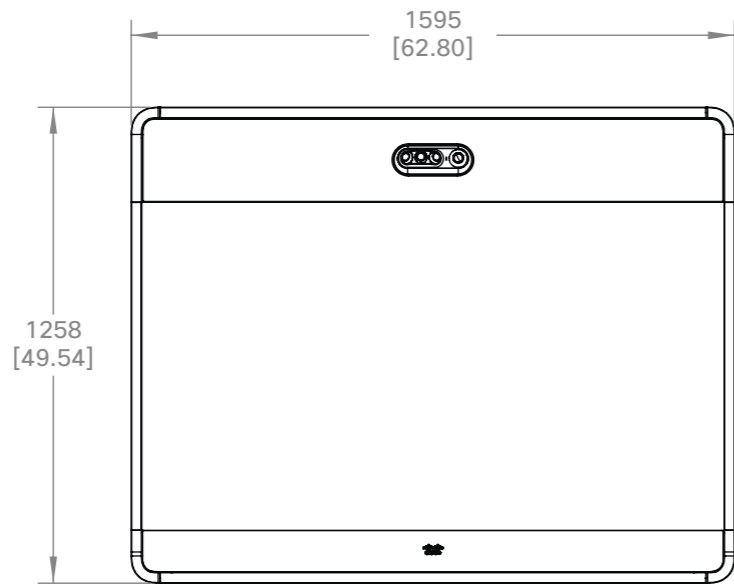

Cisco Webex Room 70 Single  
 Cisco Webex Room 70 Single G2  
 Freestanding floor stand

European  
 projection

Unit:	mm [inch]
Sheet size:	A3
Scale:	1:20

**Cisco Webex Room 70 Single**  
**Cisco Webex Room 70 Single G2**  
 Wall-secured floor stand

European  
projection

Unit: mm [inch]

Sheet size: A3

Scale: 1:20

Cisco Webex Room 70 Single  
 Cisco Webex Room 70 Single G2  
 Wall mount

European  
 projection

Unit:	mm [inch]
Sheet size:	A3
Scale:	1:20

**CISCO**

**Cisco Webex Room 70 Single**  
**Cisco Webex Room 70 Single G2**  
 Wall mount, dimensions for assembly

European projection	
Unit:	mm [inch]
Sheet size:	A3
Scale:	1:10

Cisco Webex Room 70 Dual  
 Cisco Webex Room 70 Dual G2  
 Freestanding floor stand

European  
 projection

Unit: mm [inch]

Sheet size: A3

Scale: 1:20

**Cisco Webex Room 70 Dual**  
**Cisco Webex Room 70 Dual G2**  
 Wall-secured floor stand

European  
 projection

Unit:	mm [inch]
Sheet size:	A3
Scale:	1:20