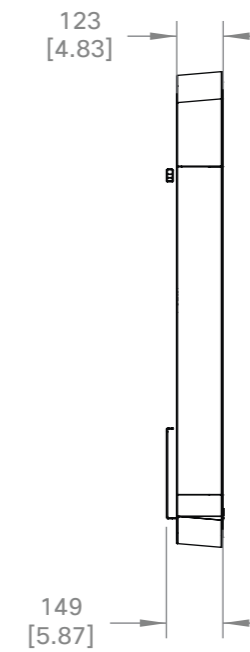

European  
projection

Unit: mm [inch]

Sheet size: A3

Scale: 1:20

Cisco Webex Room 70 Single  
 Cisco Webex Room 70 Single G2  
 Wall mount

European  
 projection

Unit:	mm [inch]
Sheet size:	A3
Scale:	1:20

**CISCO**

**Cisco Webex Room 70 Single**  
**Cisco Webex Room 70 Single G2**  
 Wall mount, dimensions for assembly

European projection	
Unit:	mm [inch]
Sheet size:	A3
Scale:	1:10

Cisco Webex Room 70 Dual  
 Cisco Webex Room 70 Dual G2  
 Freestanding floor stand

European  
 projection

Unit: mm [inch]

Sheet size: A3

Scale: 1:20

**Cisco Webex Room 70 Dual**  
**Cisco Webex Room 70 Dual G2**  
 Wall-secured floor stand

European  
 projection

Unit:	mm [inch]
Sheet size:	A3
Scale:	1:20

Cisco Webex Room 70 Dual  
Cisco Webex Room 70 Dual G2  
Wall mount

European  
projection

Unit: mm [inch]

Sheet size: A3

Scale: 1:20

 <b>Cisco Webex Room 70 Dual</b> <b>Cisco Webex Room 70 Dual G2</b> Wall mount, dimensions for assembly	European projection 
	Unit: mm [inch]
	Sheet size: A3
	Scale: 1:10