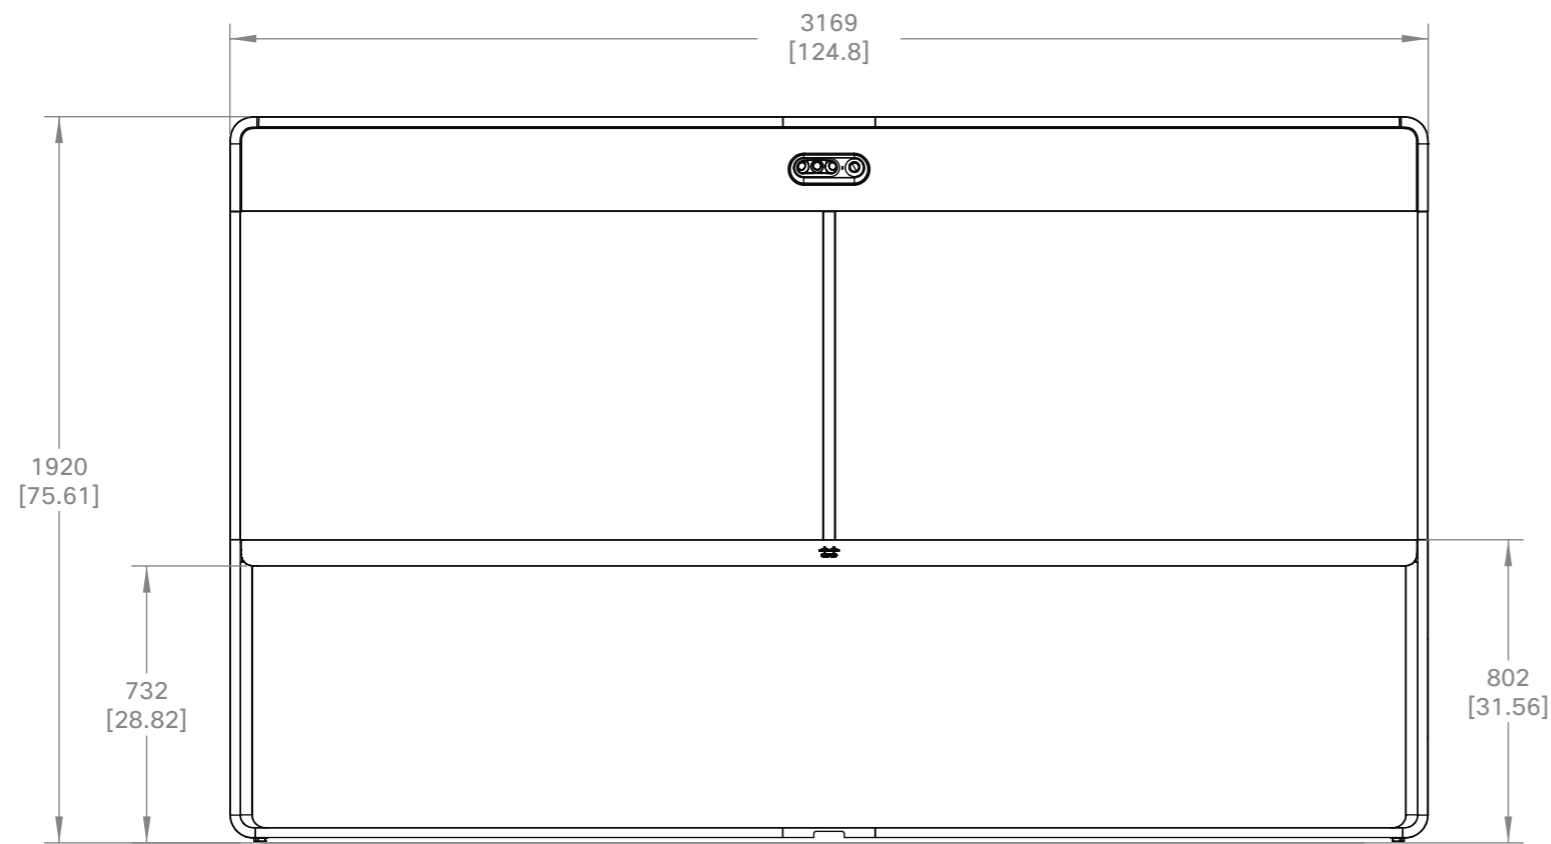

European  
projection

Unit: mm [inch]

Sheet size: A3

Scale: 1:20

Cisco Webex Room 70 Single  
 Cisco Webex Room 70 Single G2  
 Wall mount

European  
 projection

Unit:	mm [inch]
Sheet size:	A3
Scale:	1:20

**CISCO**

**Cisco Webex Room 70 Single**  
**Cisco Webex Room 70 Single G2**  
 Wall mount, dimensions for assembly

European projection	
Unit:	mm [inch]
Sheet size:	A3
Scale:	1:10

Cisco Webex Room 70 Dual  
 Cisco Webex Room 70 Dual G2  
 Freestanding floor stand

European  
 projection

Unit: mm [inch]

Sheet size: A3

Scale: 1:20

**Cisco Webex Room 70 Dual**  
**Cisco Webex Room 70 Dual G2**  
 Wall-secured floor stand

European  
 projection

Unit:	mm [inch]
Sheet size:	A3
Scale:	1:20

Cisco Webex Room 70 Dual  
Cisco Webex Room 70 Dual G2  
Wall mount

European  
projection

Unit: mm [inch]

Sheet size: A3

Scale: 1:20

 <b>Cisco Webex Room 70 Dual</b> <b>Cisco Webex Room 70 Dual G2</b> Wall mount, dimensions for assembly	European projection 
	Unit: mm [inch]
	Sheet size: A3
	Scale: 1:10