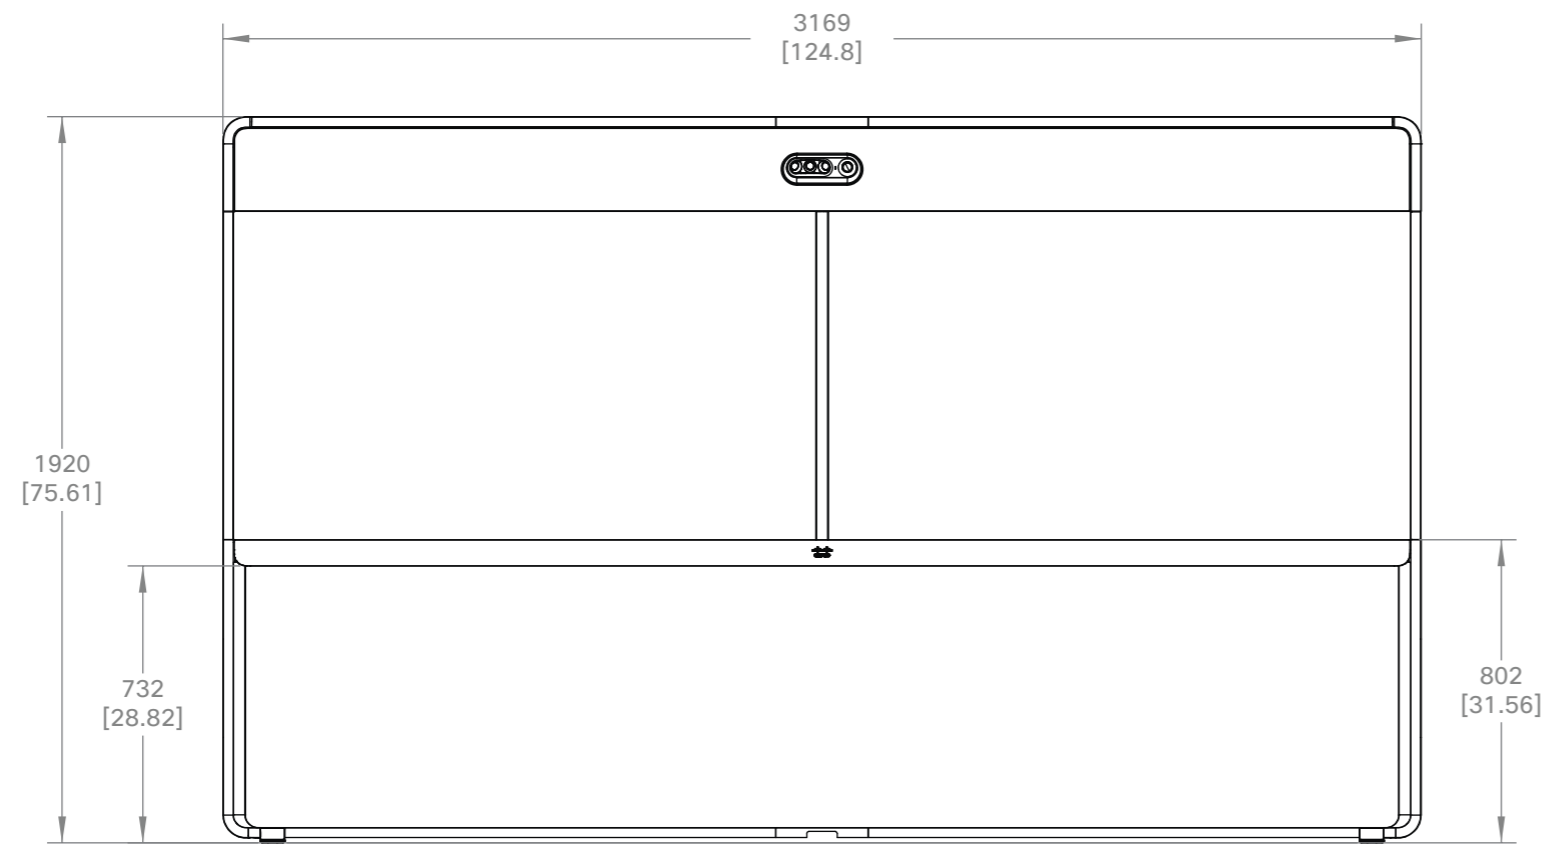

European  
projection

Unit: mm [inch]

Sheet size: A3

Scale: 1:20

Cisco Webex Room 70 Single  
 Cisco Webex Room 70 Single G2  
 Wall mount

European  
 projection

Unit:	mm [inch]
Sheet size:	A3
Scale:	1:20

**CISCO**

**Cisco Webex Room 70 Single**  
**Cisco Webex Room 70 Single G2**  
 Wall mount, dimensions for assembly

European projection	
Unit:	mm [inch]
Sheet size:	A3
Scale:	1:10

Cisco Webex Room 70 Dual  
 Cisco Webex Room 70 Dual G2  
 Freestanding floor stand

European  
 projection

Unit: mm [inch]

Sheet size: A3

Scale: 1:20

**Cisco Webex Room 70 Dual**  
**Cisco Webex Room 70 Dual G2**  
 Wall-secured floor stand

European  
 projection

Unit:	mm [inch]
Sheet size:	A3
Scale:	1:20

Cisco Webex Room 70 Dual  
Cisco Webex Room 70 Dual G2  
Wall mount

European  
projection

Unit: mm [inch]

Sheet size: A3

Scale: 1:20

 <b>Cisco Webex Room 70 Dual</b> <b>Cisco Webex Room 70 Dual G2</b> Wall mount, dimensions for assembly	European projection 
	Unit: mm [inch]
	Sheet size: A3
	Scale: 1:10