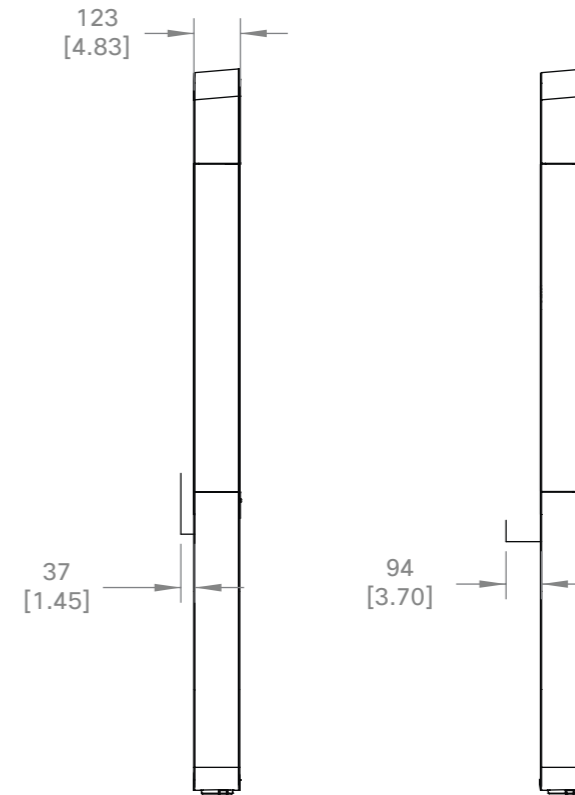

Cisco Webex Room 70 Single  
 Cisco Webex Room 70 Single G2  
 Freestanding floor stand

European  
 projection

Unit:	mm [inch]
Sheet size:	A3
Scale:	1:20

**Cisco Webex Room 70 Single**  
**Cisco Webex Room 70 Single G2**  
 Wall-secured floor stand

European  
projection

Unit: mm [inch]

Sheet size: A3

Scale: 1:20

Cisco Webex Room 70 Single  
 Cisco Webex Room 70 Single G2  
 Wall mount

European  
 projection

Unit:	mm [inch]
Sheet size:	A3
Scale:	1:20

**CISCO**

**Cisco Webex Room 70 Single**  
**Cisco Webex Room 70 Single G2**  
 Wall mount, dimensions for assembly

European projection	
Unit:	mm [inch]
Sheet size:	A3
Scale:	1:10

Cisco Webex Room 70 Dual  
 Cisco Webex Room 70 Dual G2  
 Freestanding floor stand

European  
 projection

Unit: mm [inch]

Sheet size: A3

Scale: 1:20

**Cisco Webex Room 70 Dual**  
**Cisco Webex Room 70 Dual G2**  
 Wall-secured floor stand

European  
 projection

Unit:	mm [inch]
Sheet size:	A3
Scale:	1:20