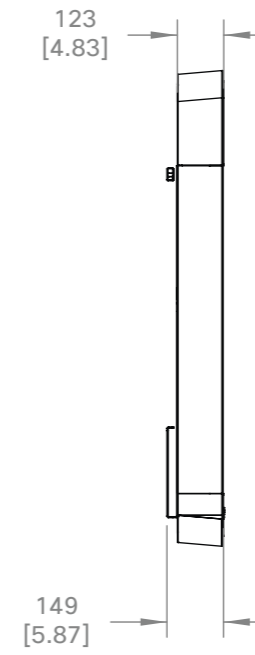

Cisco Webex Room 70 Single  
 Cisco Webex Room 70 Single G2  
 Freestanding floor stand

European  
 projection

Unit:	mm [inch]
Sheet size:	A3
Scale:	1:20

**Cisco Webex Room 70 Single**  
**Cisco Webex Room 70 Single G2**  
 Wall-secured floor stand

European  
projection

Unit: mm [inch]

Sheet size: A3

Scale: 1:20

Cisco Webex Room 70 Single  
 Cisco Webex Room 70 Single G2  
 Wall mount

European  
 projection

Unit:	mm [inch]
Sheet size:	A3
Scale:	1:20

**CISCO**

**Cisco Webex Room 70 Single**  
**Cisco Webex Room 70 Single G2**  
 Wall mount, dimensions for assembly

European projection	
Unit:	mm [inch]
Sheet size:	A3
Scale:	1:10

Cisco Webex Room 70 Dual  
 Cisco Webex Room 70 Dual G2  
 Freestanding floor stand

Cisco Webex Room 70 Dual  
Cisco Webex Room 70 Dual G2  
Wall mount

European  
projection

Unit: mm [inch]

Sheet size: A3

Scale: 1:20

 <b>Cisco Webex Room 70 Dual</b> <b>Cisco Webex Room 70 Dual G2</b> Wall mount, dimensions for assembly	European projection 
	Unit: mm [inch]
	Sheet size: A3
	Scale: 1:10