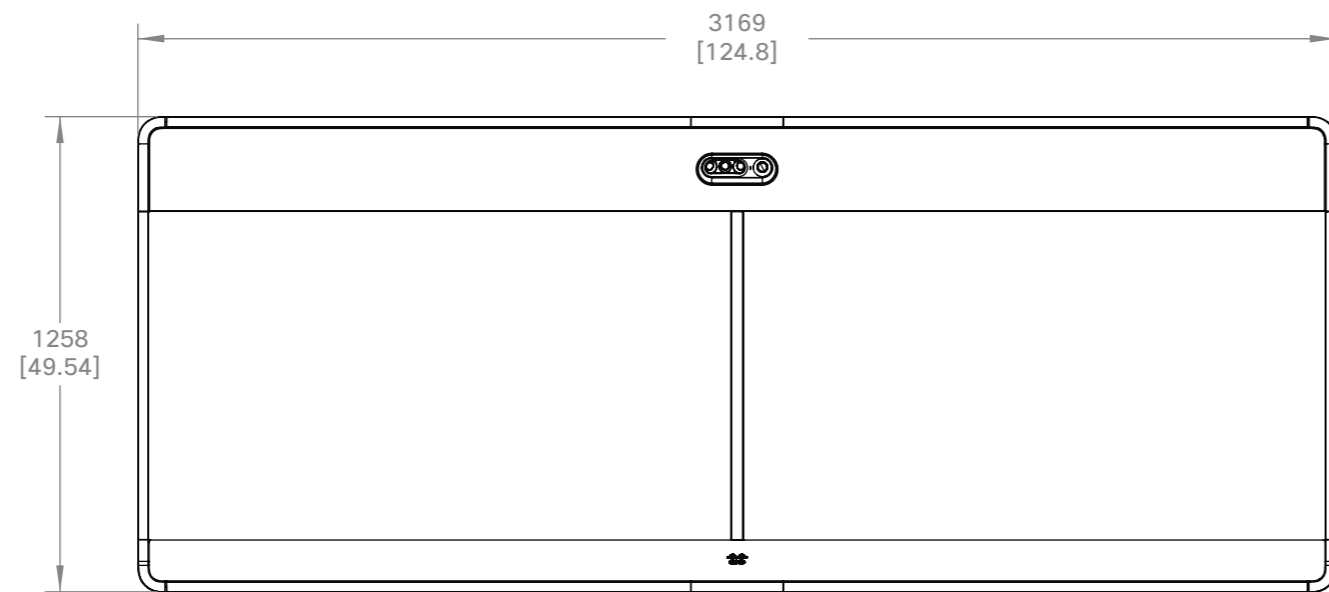

European  
projection

Unit: mm [inch]

Sheet size: A3

Scale: 1:20

Cisco Webex Room 70 Single  
 Cisco Webex Room 70 Single G2  
 Wall mount

European  
 projection

Unit:	mm [inch]
Sheet size:	A3
Scale:	1:20

**CISCO**

**Cisco Webex Room 70 Single**  
**Cisco Webex Room 70 Single G2**  
 Wall mount, dimensions for assembly

European projection	
Unit:	mm [inch]
Sheet size:	A3
Scale:	1:10

Cisco Webex Room 70 Dual  
 Cisco Webex Room 70 Dual G2  
 Freestanding floor stand

European  
 projection

Unit: mm [inch]

Sheet size: A3

Scale: 1:20

**Cisco Webex Room 70 Dual**  
**Cisco Webex Room 70 Dual G2**  
 Wall-secured floor stand

European  
 projection

Unit:	mm [inch]
Sheet size:	A3
Scale:	1:20

Cisco Webex Room 70 Dual  
Cisco Webex Room 70 Dual G2  
Wall mount

European  
projection

Unit: mm [inch]

Sheet size: A3

Scale: 1:20

 <b>Cisco Webex Room 70 Dual</b> <b>Cisco Webex Room 70 Dual G2</b> Wall mount, dimensions for assembly	European projection 
	Unit: mm [inch]
	Sheet size: A3
	Scale: 1:10