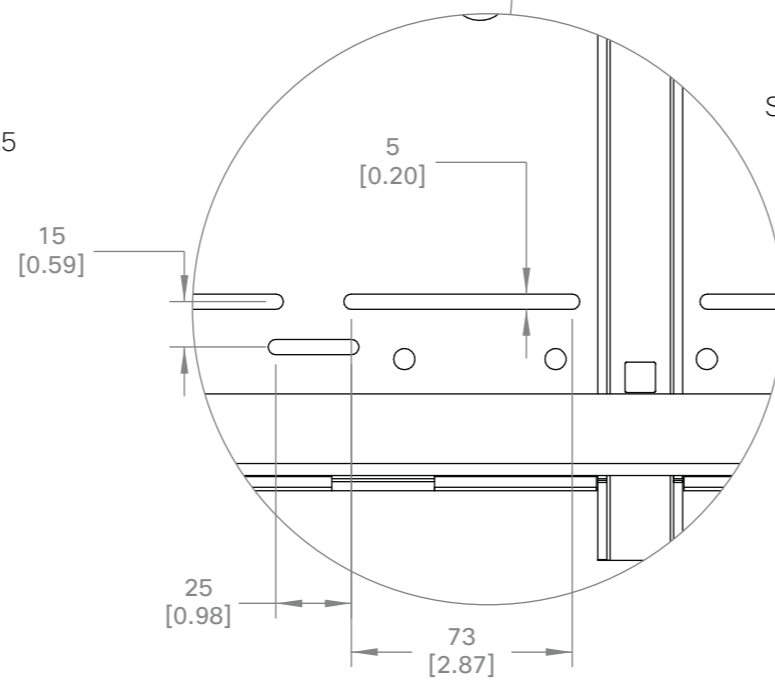

European  
projection

Unit: mm [inch]

Sheet size: A3

Scale: 1:20

Cisco Webex Room 70 Single  
 Cisco Webex Room 70 Single G2  
 Wall mount

European  
 projection

Unit:	mm [inch]
Sheet size:	A3
Scale:	1:20

**CISCO**

**Cisco Webex Room 70 Single**  
**Cisco Webex Room 70 Single G2**  
 Wall mount, dimensions for assembly

European projection	
Unit:	mm [inch]
Sheet size:	A3
Scale:	1:10

Cisco Webex Room 70 Dual  
 Cisco Webex Room 70 Dual G2  
 Freestanding floor stand

European  
 projection

Unit: mm [inch]

Sheet size: A3

Scale: 1:20

**Cisco Webex Room 70 Dual**  
**Cisco Webex Room 70 Dual G2**  
 Wall-secured floor stand

European  
 projection

Unit:	mm [inch]
Sheet size:	A3
Scale:	1:20

Cisco Webex Room 70 Dual  
Cisco Webex Room 70 Dual G2  
Wall mount

European  
projection

Unit: mm [inch]

Sheet size: A3

Scale: 1:20

 <b>Cisco Webex Room 70 Dual</b> <b>Cisco Webex Room 70 Dual G2</b> Wall mount, dimensions for assembly	European projection 
	Unit: mm [inch]
	Sheet size: A3
	Scale: 1:10