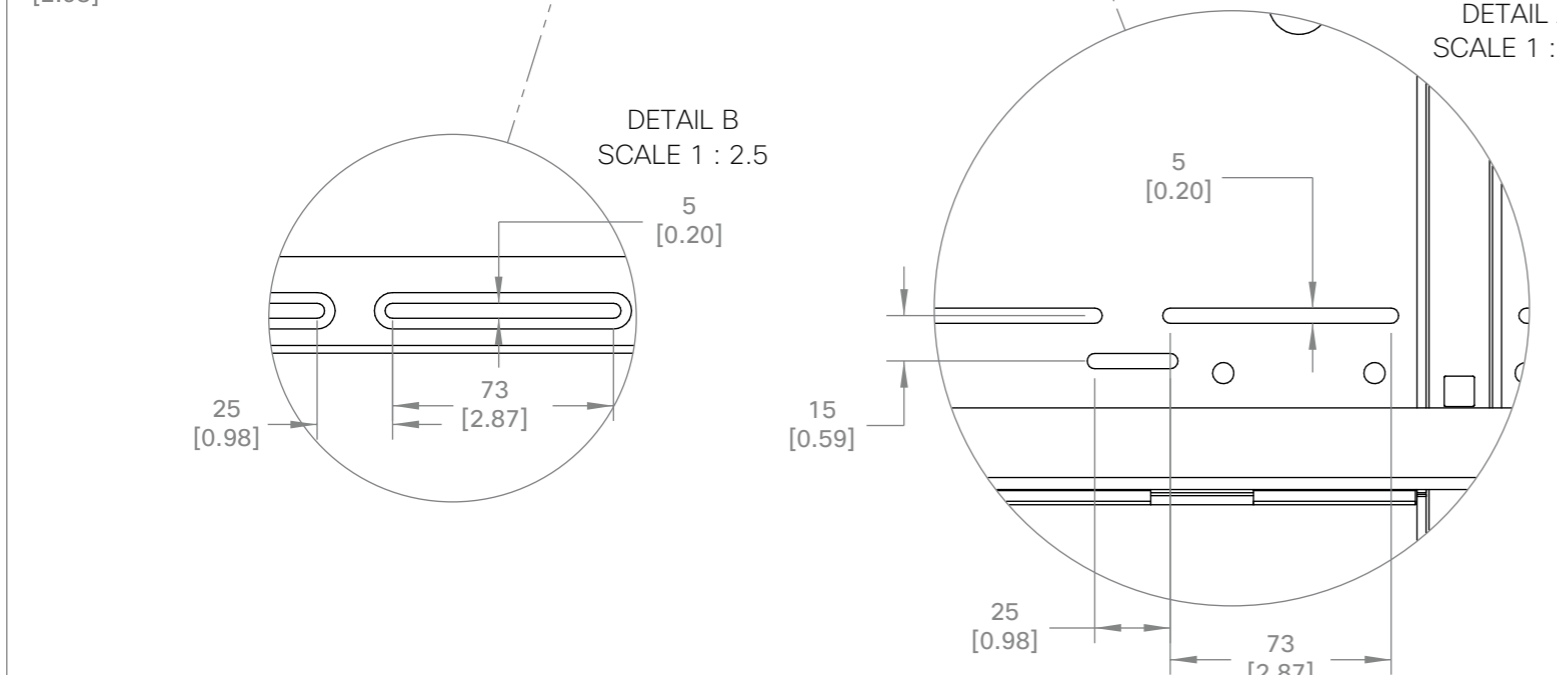

European  
projection

Unit: mm [inch]

Sheet size: A3

Scale: 1:20

Cisco Webex Room 70 Single  
 Cisco Webex Room 70 Single G2  
 Wall mount

European  
 projection

Unit:	mm [inch]
Sheet size:	A3
Scale:	1:20

**CISCO**

**Cisco Webex Room 70 Single**  
**Cisco Webex Room 70 Single G2**  
 Wall mount, dimensions for assembly

European projection	
Unit:	mm [inch]
Sheet size:	A3
Scale:	1:10

Cisco Webex Room 70 Dual  
 Cisco Webex Room 70 Dual G2  
 Freestanding floor stand

European  
 projection

Unit: mm [inch]

Sheet size: A3

Scale: 1:20

**Cisco Webex Room 70 Dual**  
**Cisco Webex Room 70 Dual G2**  
 Wall-secured floor stand

European  
 projection

Unit:	mm [inch]
Sheet size:	A3
Scale:	1:20

Cisco Webex Room 70 Dual  
Cisco Webex Room 70 Dual G2  
Wall mount

European  
projection

Unit: mm [inch]

Sheet size: A3

Scale: 1:20

 <b>Cisco Webex Room 70 Dual</b> <b>Cisco Webex Room 70 Dual G2</b> Wall mount, dimensions for assembly	European projection 
	Unit: mm [inch]
	Sheet size: A3
	Scale: 1:10