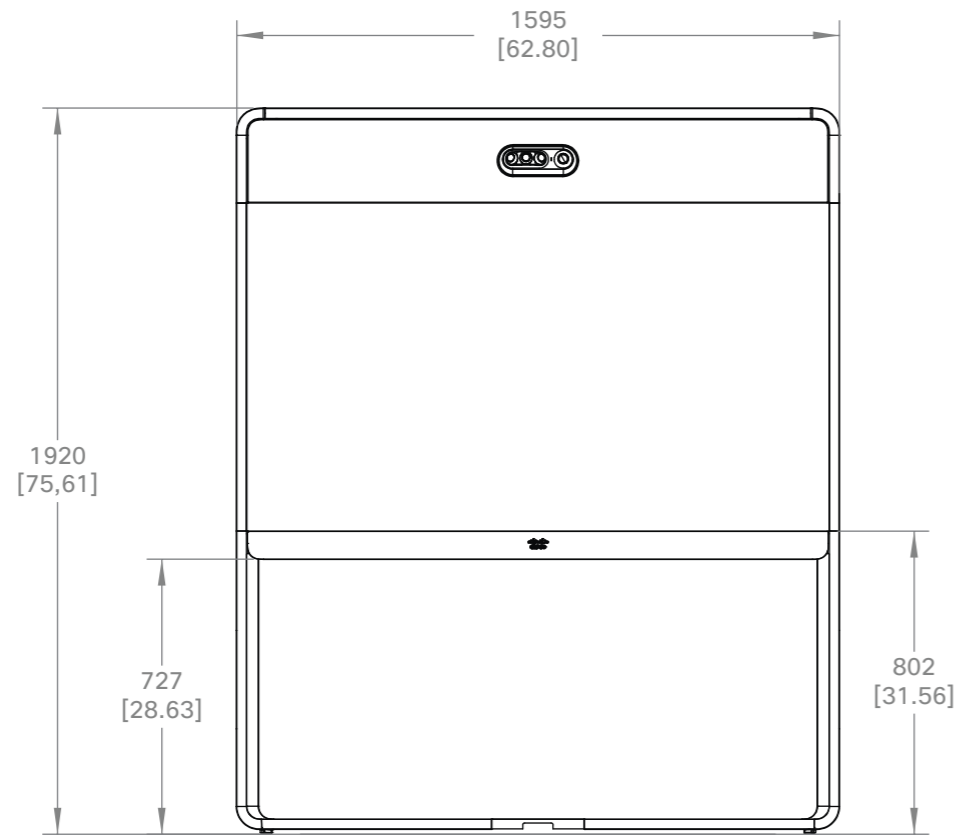

Cisco Webex Room 70 Single  
 Cisco Webex Room 70 Single G2  
 Freestanding floor stand

European  
 projection

Unit:	mm [inch]
Sheet size:	A3
Scale:	1:20

**Cisco Webex Room 70 Single**  
**Cisco Webex Room 70 Single G2**  
 Wall-secured floor stand

European  
projection

Unit: mm [inch]

Sheet size: A3

Scale: 1:20

Cisco Webex Room 70 Single  
 Cisco Webex Room 70 Single G2  
 Wall mount

European  
 projection

Unit:	mm [inch]
Sheet size:	A3
Scale:	1:20

**CISCO**

**Cisco Webex Room 70 Single**  
**Cisco Webex Room 70 Single G2**  
 Wall mount, dimensions for assembly

European projection	
Unit:	mm [inch]
Sheet size:	A3
Scale:	1:10

Cisco Webex Room 70 Dual  
 Cisco Webex Room 70 Dual G2  
 Freestanding floor stand

European  
 projection

Unit: mm [inch]

Sheet size: A3

Scale: 1:20

**Cisco Webex Room 70 Dual**  
**Cisco Webex Room 70 Dual G2**  
 Wall-secured floor stand

European  
 projection

Unit:	mm [inch]
Sheet size:	A3
Scale:	1:20