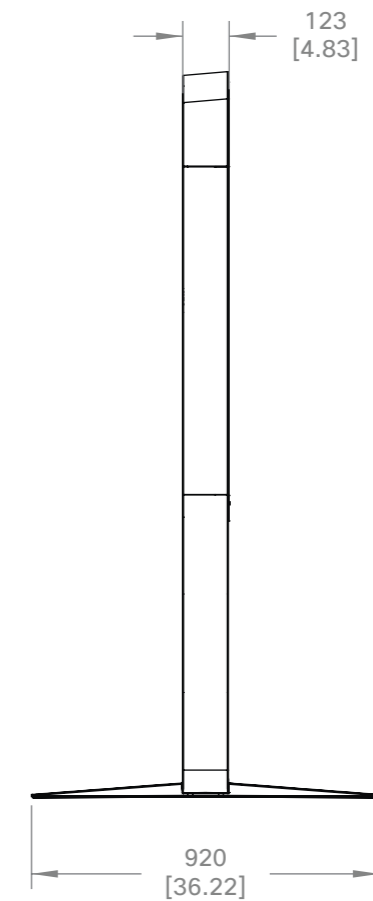

Cisco Webex Room 70 Single  
 Cisco Webex Room 70 Single G2  
 Freestanding floor stand

European  
 projection

Unit:	mm [inch]
Sheet size:	A3
Scale:	1:20

**Cisco Webex Room 70 Single**  
**Cisco Webex Room 70 Single G2**  
 Wall-secured floor stand

European  
projection

Unit: mm [inch]

Sheet size: A3

Scale: 1:20

Cisco Webex Room 70 Single  
 Cisco Webex Room 70 Single G2  
 Wall mount

European  
 projection

Unit:	mm [inch]
Sheet size:	A3
Scale:	1:20

**CISCO**

**Cisco Webex Room 70 Single**  
**Cisco Webex Room 70 Single G2**  
 Wall mount, dimensions for assembly

European projection	
Unit:	mm [inch]
Sheet size:	A3
Scale:	1:10

Cisco Webex Room 70 Dual  
 Cisco Webex Room 70 Dual G2  
 Freestanding floor stand

European  
 projection

Unit: mm [inch]

Sheet size: A3

Scale: 1:20

**Cisco Webex Room 70 Dual**  
**Cisco Webex Room 70 Dual G2**  
 Wall-secured floor stand

European  
 projection

Unit:	mm [inch]
Sheet size:	A3
Scale:	1:20