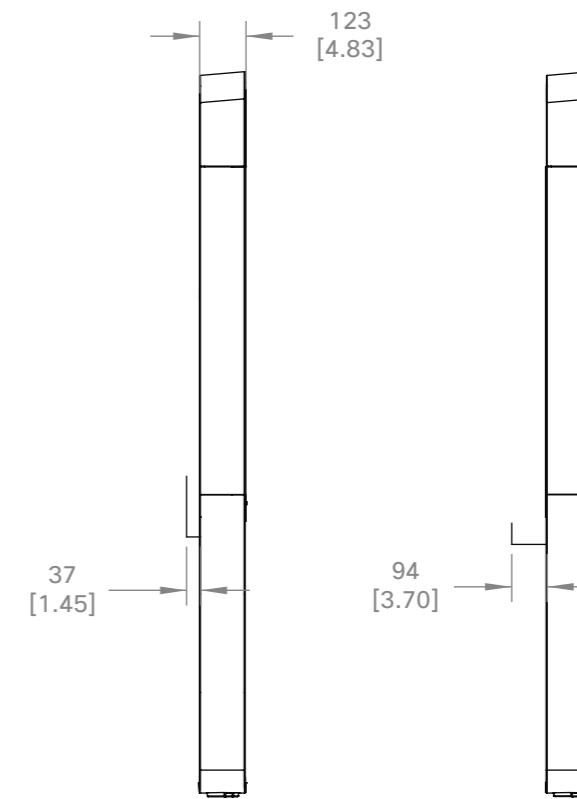

European  
projection

Unit: mm [inch]

Sheet size: A3

Scale: 1:20

Cisco Webex Room 70 Single  
 Cisco Webex Room 70 Single G2  
 Wall mount

European  
 projection

Unit:	mm [inch]
Sheet size:	A3
Scale:	1:20

**CISCO**

**Cisco Webex Room 70 Single**  
**Cisco Webex Room 70 Single G2**  
 Wall mount, dimensions for assembly

European projection	
Unit:	mm [inch]
Sheet size:	A3
Scale:	1:10

Cisco Webex Room 70 Dual  
 Cisco Webex Room 70 Dual G2  
 Freestanding floor stand

European  
 projection

Unit: mm [inch]

Sheet size: A3

Scale: 1:20

**Cisco Webex Room 70 Dual**  
**Cisco Webex Room 70 Dual G2**  
 Wall-secured floor stand

European  
 projection

Unit:	mm [inch]
Sheet size:	A3
Scale:	1:20

Cisco Webex Room 70 Dual  
Cisco Webex Room 70 Dual G2  
Wall mount

European  
projection

Unit: mm [inch]

Sheet size: A3

Scale: 1:20

 <b>Cisco Webex Room 70 Dual</b> <b>Cisco Webex Room 70 Dual G2</b> Wall mount, dimensions for assembly	European projection 
	Unit: mm [inch]
	Sheet size: A3
	Scale: 1:10