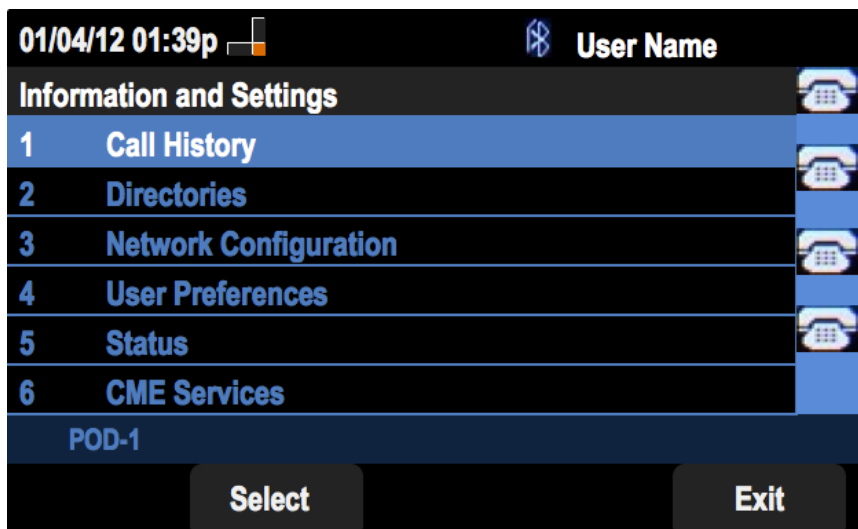

## View All Call History

Step 1. Push the Set Up soft key.

Step 2. Push the soft key for Call History.

Step 3. Push the soft key for All Calls.

## View Missed Call History

Step 1. Push the Set Up soft key.

Step 2. Push the soft key for Call History.

Step 3. Push the soft key for Missed Calls.