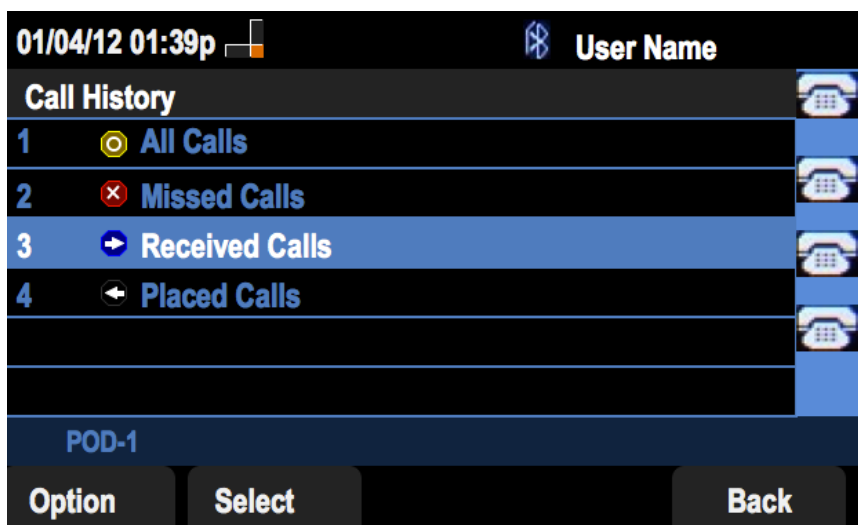

## View All Call History

Step 1. Push the Set Up soft key.

Step 2. Push the soft key for Call History.

Step 3. Push the soft key for All Calls.

## View Missed Call History

Step 1. Push the Set Up soft key.

Step 2. Push the soft key for Call History.

Step 3. Push the soft key for Missed Calls.

## View Received Call History

Step 1. Push the Set Up soft key.

Step 2. Push the soft key for Call History.

Step 3. Push the soft key for Received Calls.

## View Placed Call History

Step 1. Push the Set Up soft key.

Step 2. Push the soft key for Call History.

Step 3. Push the soft key for Placed Calls.

01/04/12 01:39p

User Name

Placed Calls

- 1 ← User Name  
XXX  
01/01/12 12:00p
- 2 ← User Name  
XXX  
01/01/12 12:00p
- 3 ← User Name  
XXX  
01/01/12 12:00p