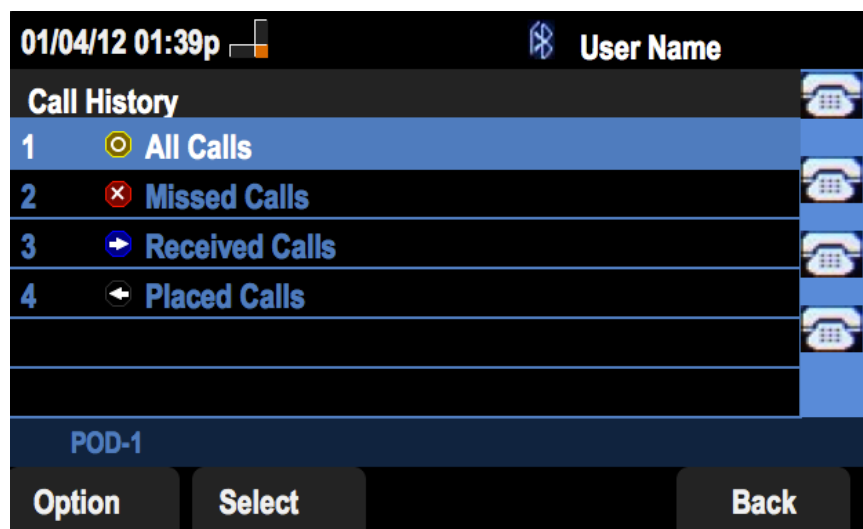

## Objectives

This document describes how to view the call history on the SPA525G AND SPA525G2 IP Phones

## Applicable Devices

- SPA525G IP Phone
- SPA525G2 IP Phone

## View All Call History

Step 1. Push the Set Up soft key.

Step 2. Push the soft key for Call History.

Step 3. Push the soft key for All Calls.

## View Missed Call History

Step 1. Push the Set Up soft key.

Step 2. Push the soft key for Call History.

Step 3. Push the soft key for Missed Calls.