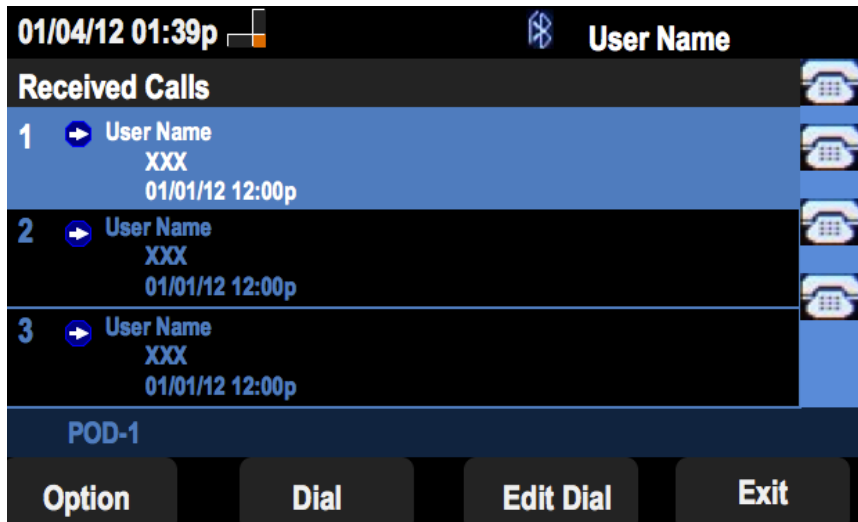

## View Missed Call History

Step 1. Push the Set Up soft key.

Step 2. Push the soft key for Call History.

Step 3. Push the soft key for Missed Calls.

## View Received Call History

Step 1. Push the Set Up soft key.

Step 2. Push the soft key for Call History.

Step 3. Push the soft key for Received Calls.

## View Placed Call History

Step 1. Push the Set Up soft key.

Step 2. Push the soft key for Call History.

Step 3. Push the soft key for Placed Calls.

01/04/12 01:39p

User Name

Placed Calls

- 1 ← User Name  
XXX  
01/01/12 12:00p
- 2 ← User Name  
XXX  
01/01/12 12:00p
- 3 ← User Name  
XXX  
01/01/12 12:00p