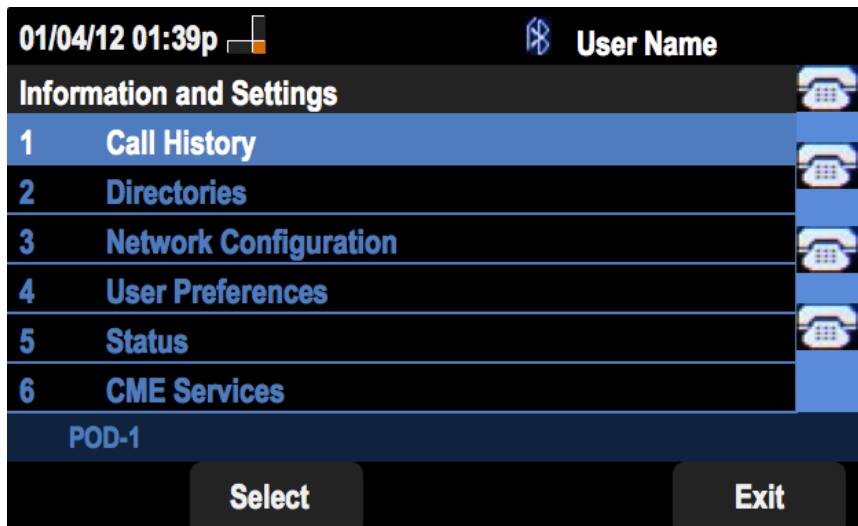

## View Missed Call History

Step 1. Push the Set Up soft key.

Step 2. Push the soft key for Call History.

Step 3. Push the soft key for Missed Calls.

## View Received Call History

Step 1. Push the Set Up soft key.

Step 2. Push the soft key for Call History.

Step 3. Push the soft key for Received Calls.

## View Placed Call History

Step 1. Push the Set Up soft key.

Step 2. Push the soft key for Call History.

Step 3. Push the soft key for Placed Calls.

01/04/12 01:39p

User Name

Placed Calls

- 1 ← User Name  
XXX  
01/01/12 12:00p
- 2 ← User Name  
XXX  
01/01/12 12:00p
- 3 ← User Name  
XXX  
01/01/12 12:00p