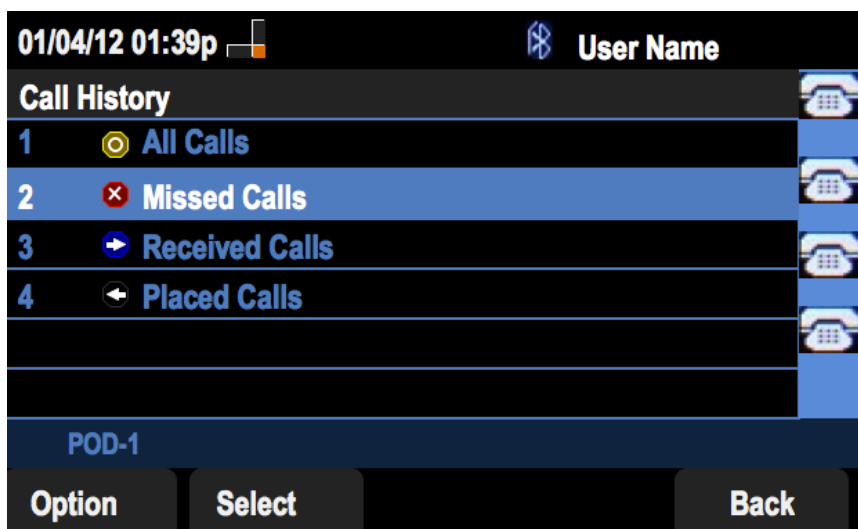

## View All Call History

Step 1. Push the Set Up soft key.

Step 2. Push the soft key for Call History.

Step 3. Push the soft key for All Calls.

## View Missed Call History

Step 1. Push the Set Up soft key.

Step 2. Push the soft key for Call History.

Step 3. Push the soft key for Missed Calls.