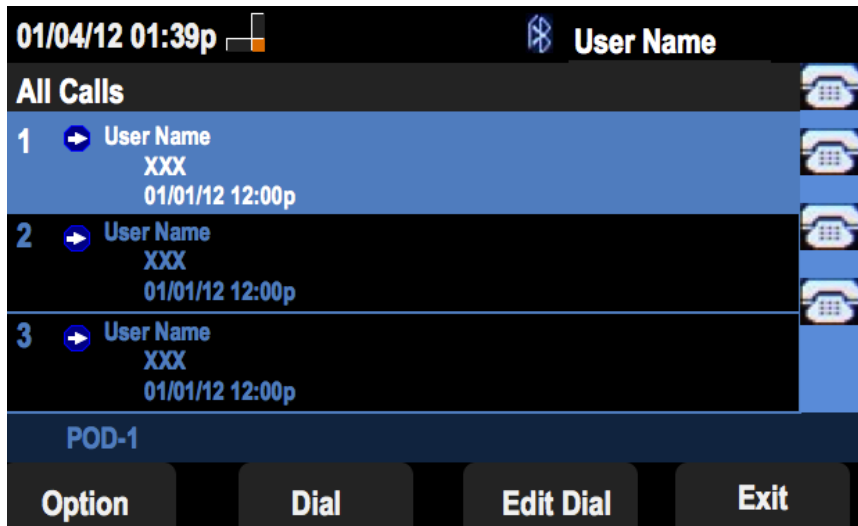

## View All Call History

Step 1. Push the Set Up soft key.

Step 2. Push the soft key for Call History.

Step 3. Push the soft key for All Calls.

## View Missed Call History

Step 1. Push the Set Up soft key.

Step 2. Push the soft key for Call History.

Step 3. Push the soft key for Missed Calls.

## View Received Call History

Step 1. Push the Set Up soft key.

Step 2. Push the soft key for Call History.

Step 3. Push the soft key for Received Calls.