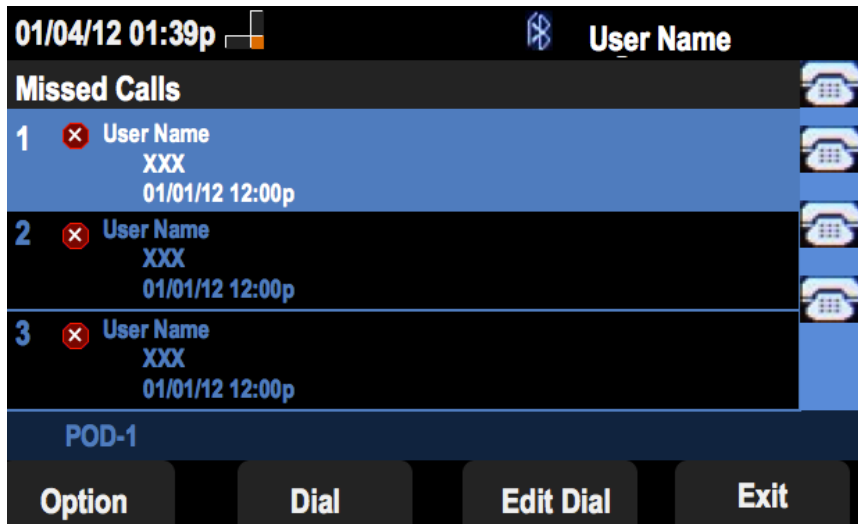

## View All Call History

Step 1. Push the Set Up soft key.

Step 2. Push the soft key for Call History.

Step 3. Push the soft key for All Calls.

## View Missed Call History

Step 1. Push the Set Up soft key.

Step 2. Push the soft key for Call History.

Step 3. Push the soft key for Missed Calls.

## View Received Call History

Step 1. Push the Set Up soft key.

Step 2. Push the soft key for Call History.

Step 3. Push the soft key for Received Calls.

## View Placed Call History

Step 1. Push the Set Up soft key.

Step 2. Push the soft key for Call History.

Step 3. Push the soft key for Placed Calls.

01/04/12 01:39p

User Name

Placed Calls

- 1 ← User Name  
XXX  
01/01/12 12:00p
- 2 ← User Name  
XXX  
01/01/12 12:00p
- 3 ← User Name  
XXX  
01/01/12 12:00p