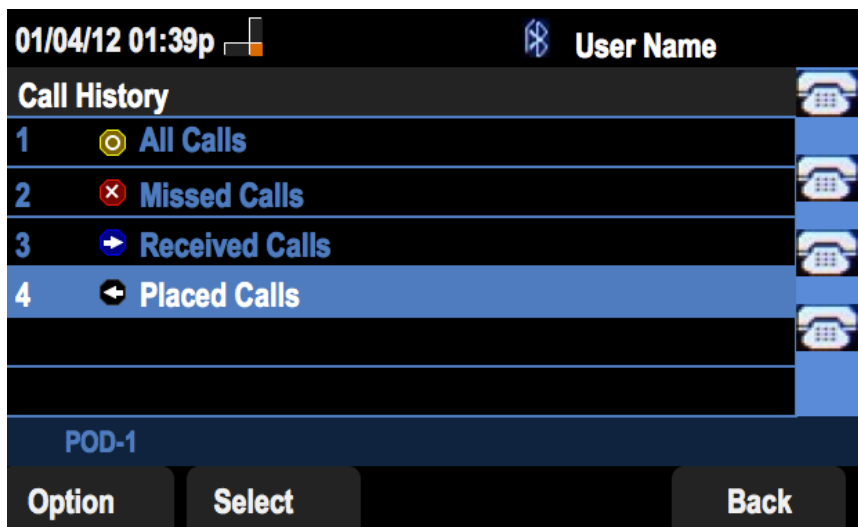

## View Missed Call History

Step 1. Push the Set Up soft key.

Step 2. Push the soft key for Call History.

Step 3. Push the soft key for Missed Calls.

## View Received Call History

Step 1. Push the Set Up soft key.

Step 2. Push the soft key for Call History.

Step 3. Push the soft key for Received Calls.

## View Placed Call History

Step 1. Push the Set Up soft key.

Step 2. Push the soft key for Call History.

Step 3. Push the soft key for Placed Calls.

01/04/12 01:39p

User Name

Placed Calls

- 1 ← User Name  
XXX  
01/01/12 12:00p
- 2 ← User Name  
XXX  
01/01/12 12:00p
- 3 ← User Name  
XXX  
01/01/12 12:00p