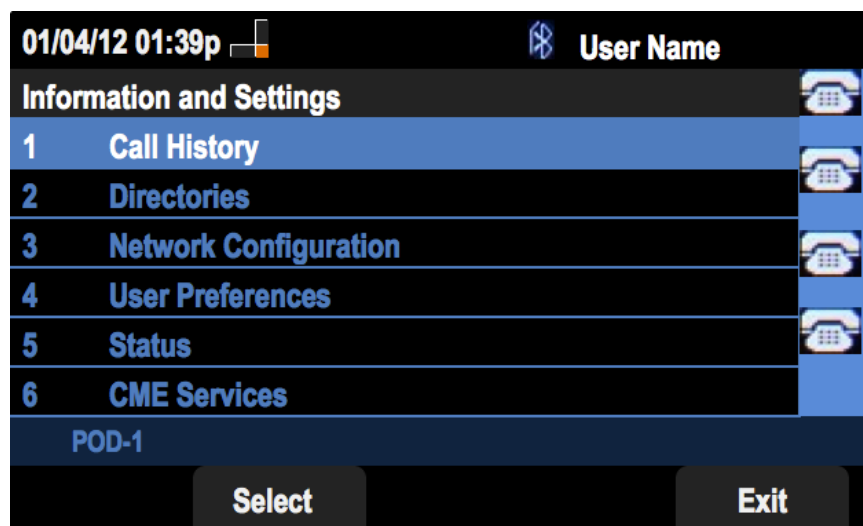

## Objectives

This document describes how to view the call history on the SPA525G AND SPA525G2 IP Phones

## View All Call History

Step 1. Push the Set Up soft key.

Step 2. Push the soft key for Call History.

Step 3. Push the soft key for All Calls.