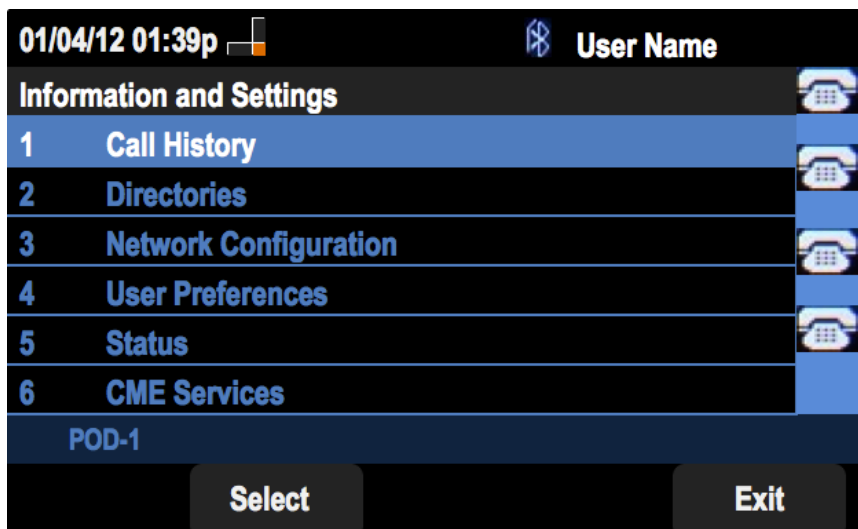

## View All Call History

Step 1. Push the Set Up soft key.

Step 2. Push the soft key for Call History.

Step 3. Push the soft key for All Calls.

## View Missed Call History

Step 1. Push the Set Up soft key.

Step 2. Push the soft key for Call History.

Step 3. Push the soft key for Missed Calls.

## View Received Call History

Step 1. Push the Set Up soft key.

Step 2. Push the soft key for Call History.

Step 3. Push the soft key for Received Calls.

## View Placed Call History

Step 1. Push the Set Up soft key.

Step 2. Push the soft key for Call History.

Step 3. Push the soft key for Placed Calls.

01/04/12 01:39p

User Name

Placed Calls

- 1 ← User Name  
XXX  
01/01/12 12:00p
- 2 ← User Name  
XXX  
01/01/12 12:00p
- 3 ← User Name  
XXX  
01/01/12 12:00p