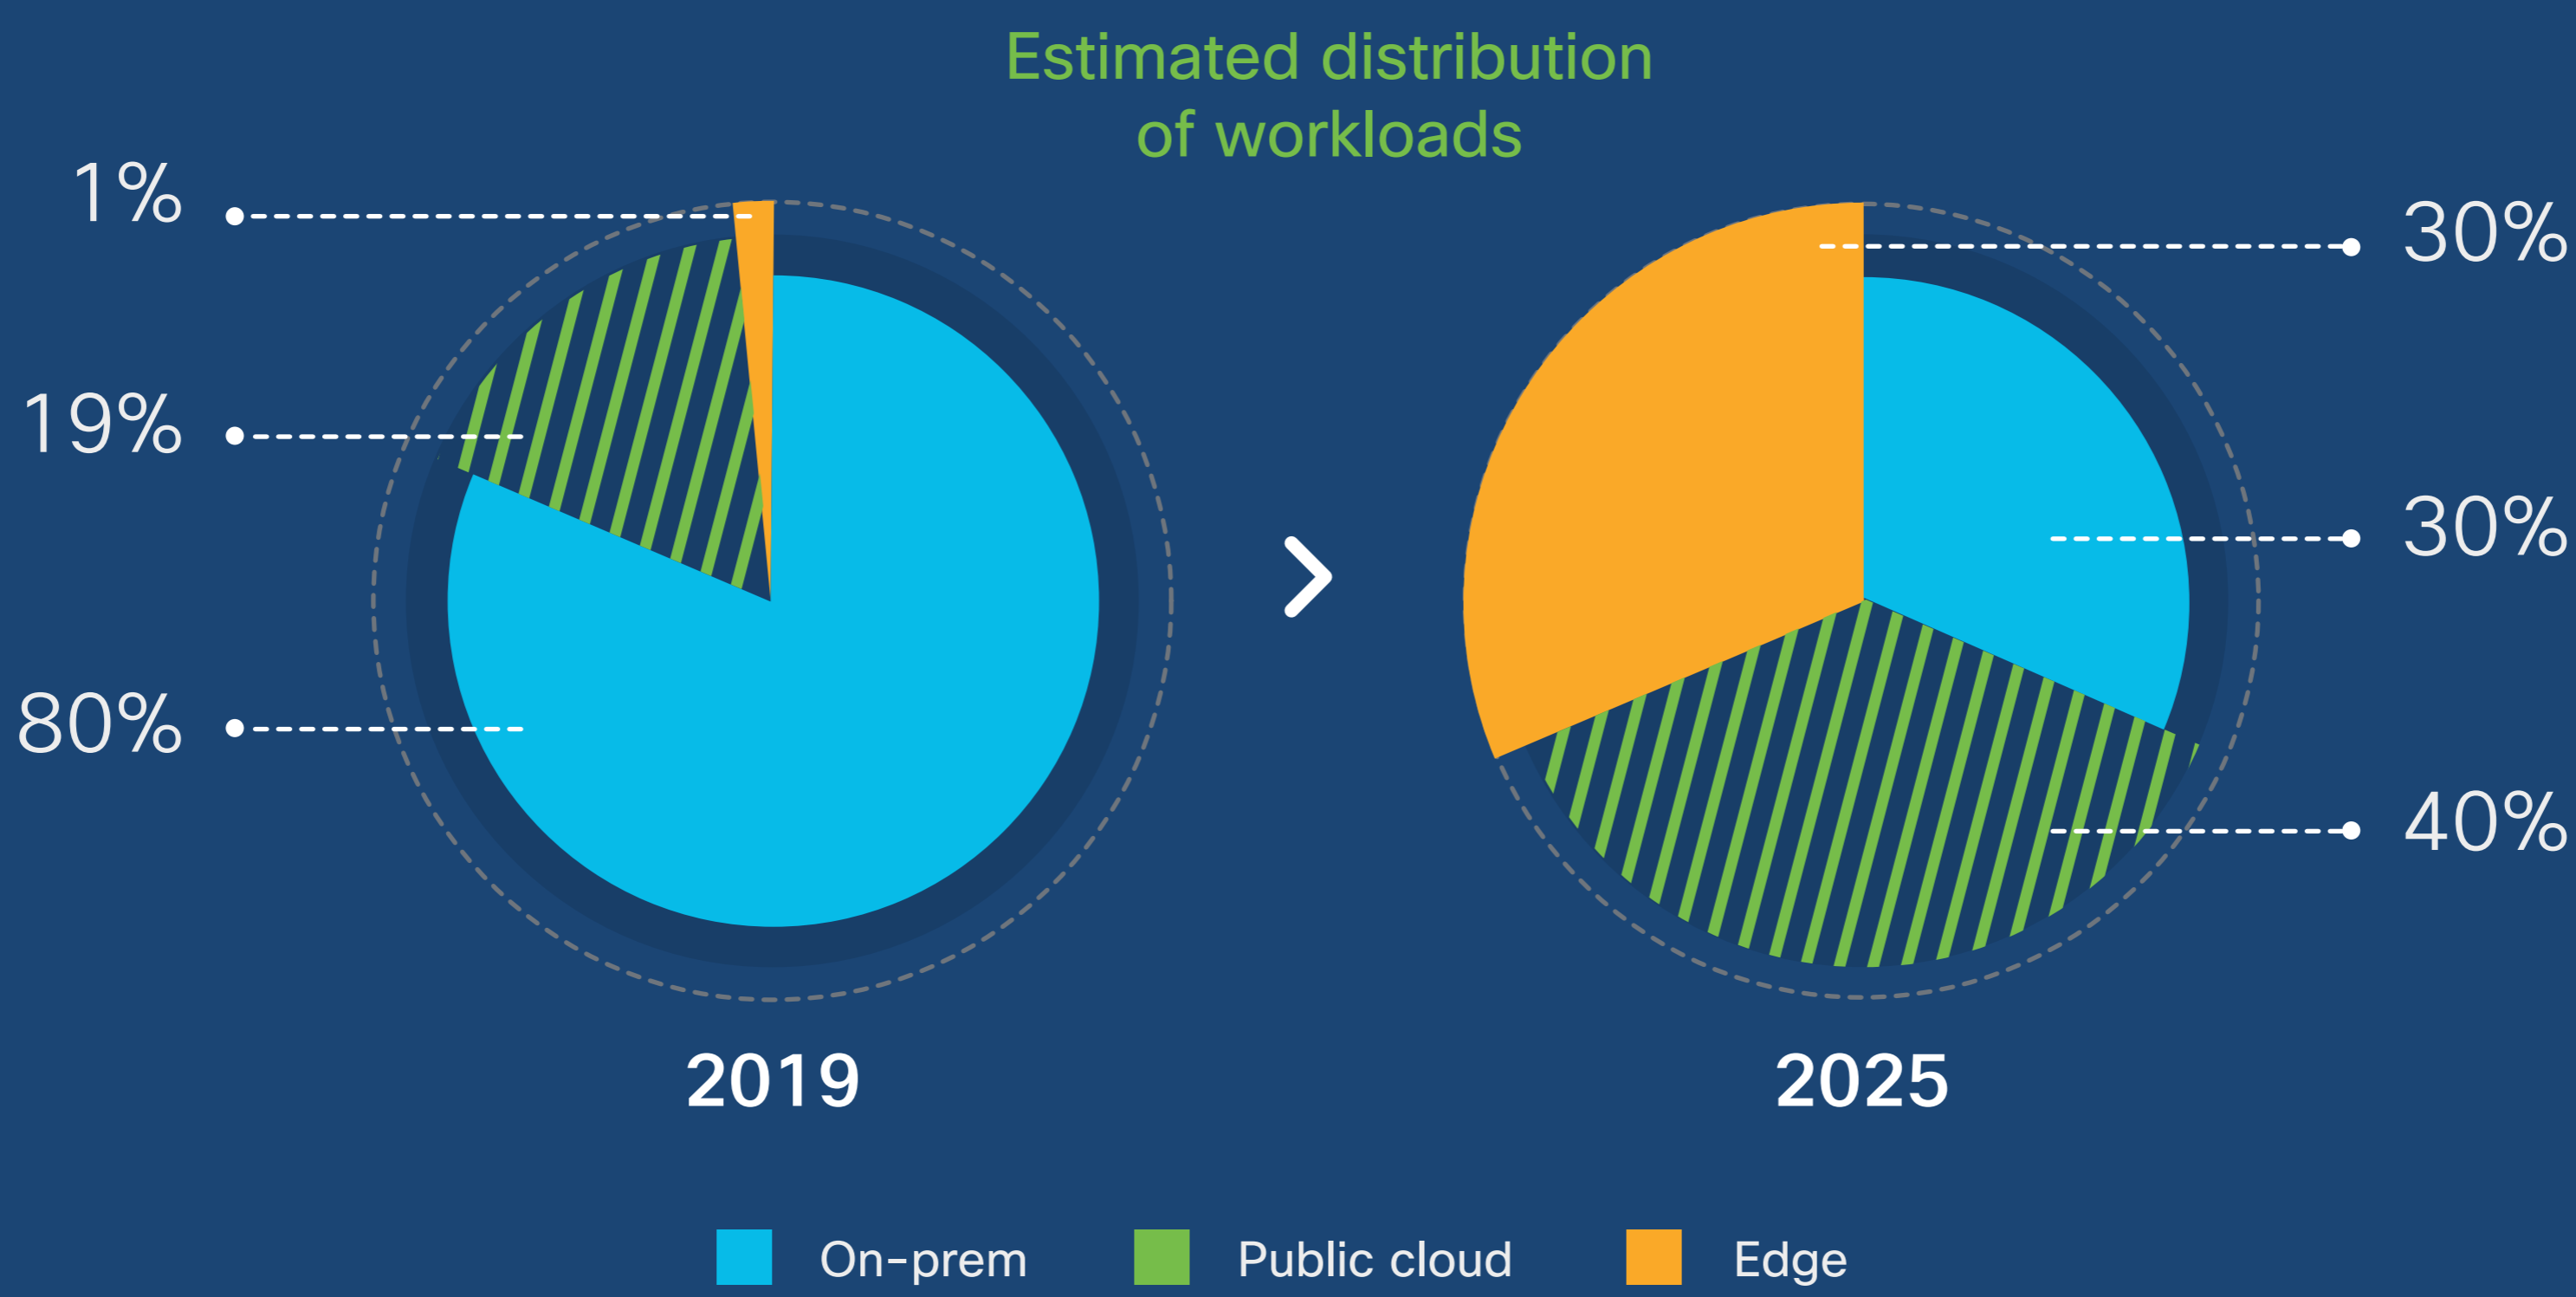

The Internet is now your WAN

Source: Gartner, I&O 2025 –Reimagine, Revitalize, Reenergize

How can you keep things running if you can't even see where the problems are occurring?