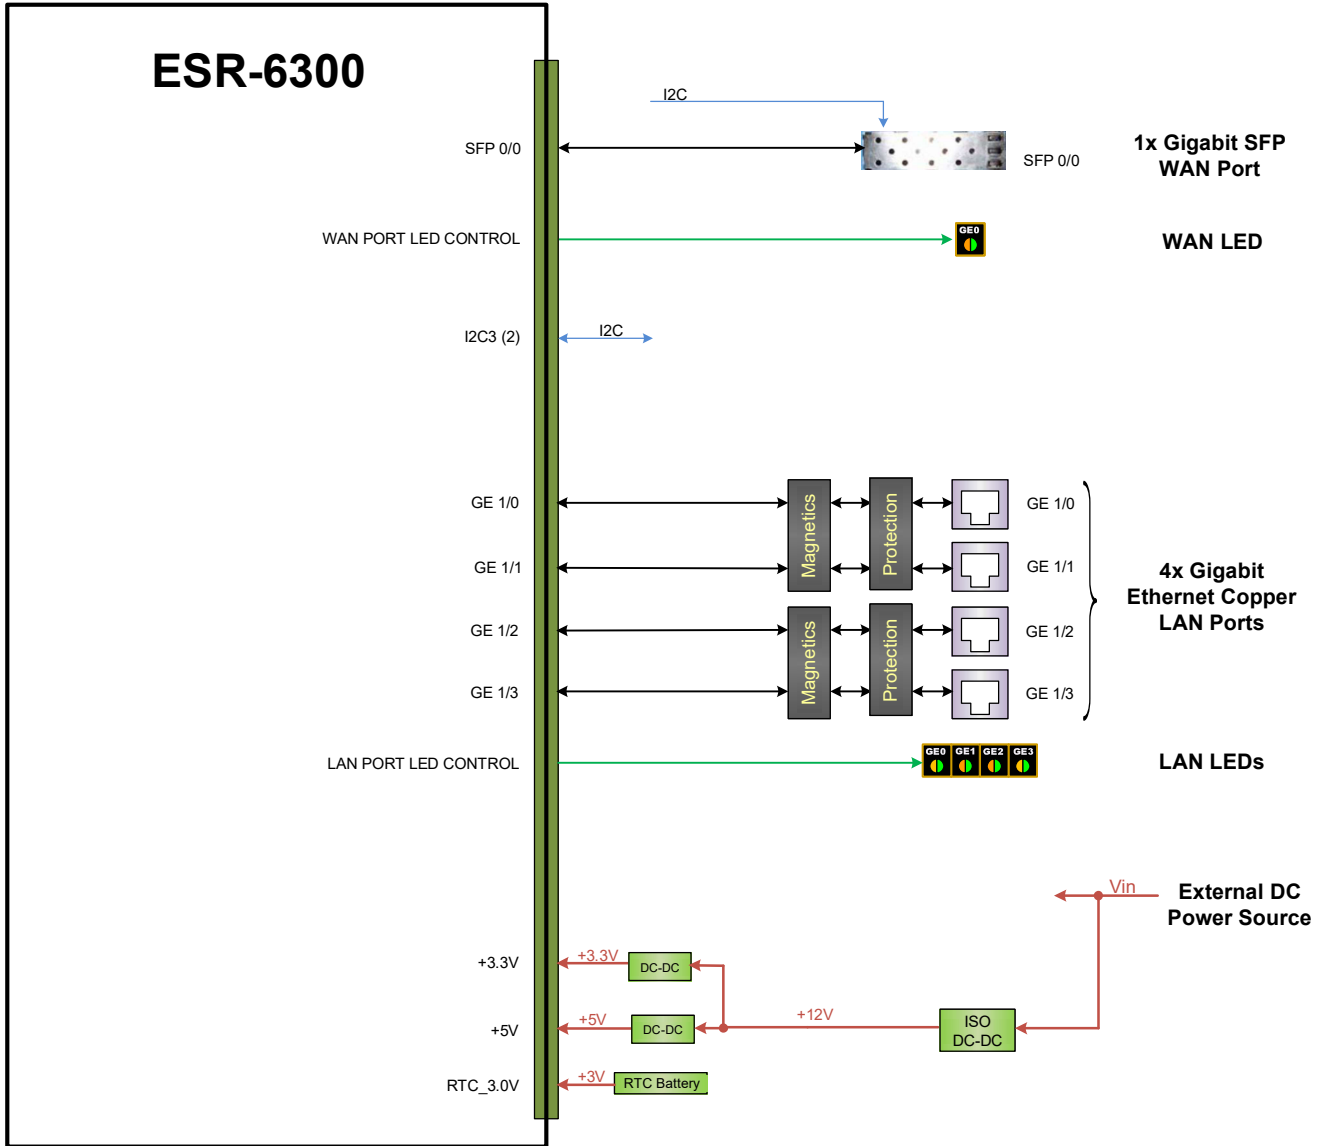

Block Diagram
 Rev 3
 4/12/2019

Configuration: Basic GigE Router w/ SFP WAN

**4-Port LAN (10/100/1000 Copper Ports)
 + 1-Port WAN (10/100/1000 Cu or 100M/1000M Fiber SFP port)**